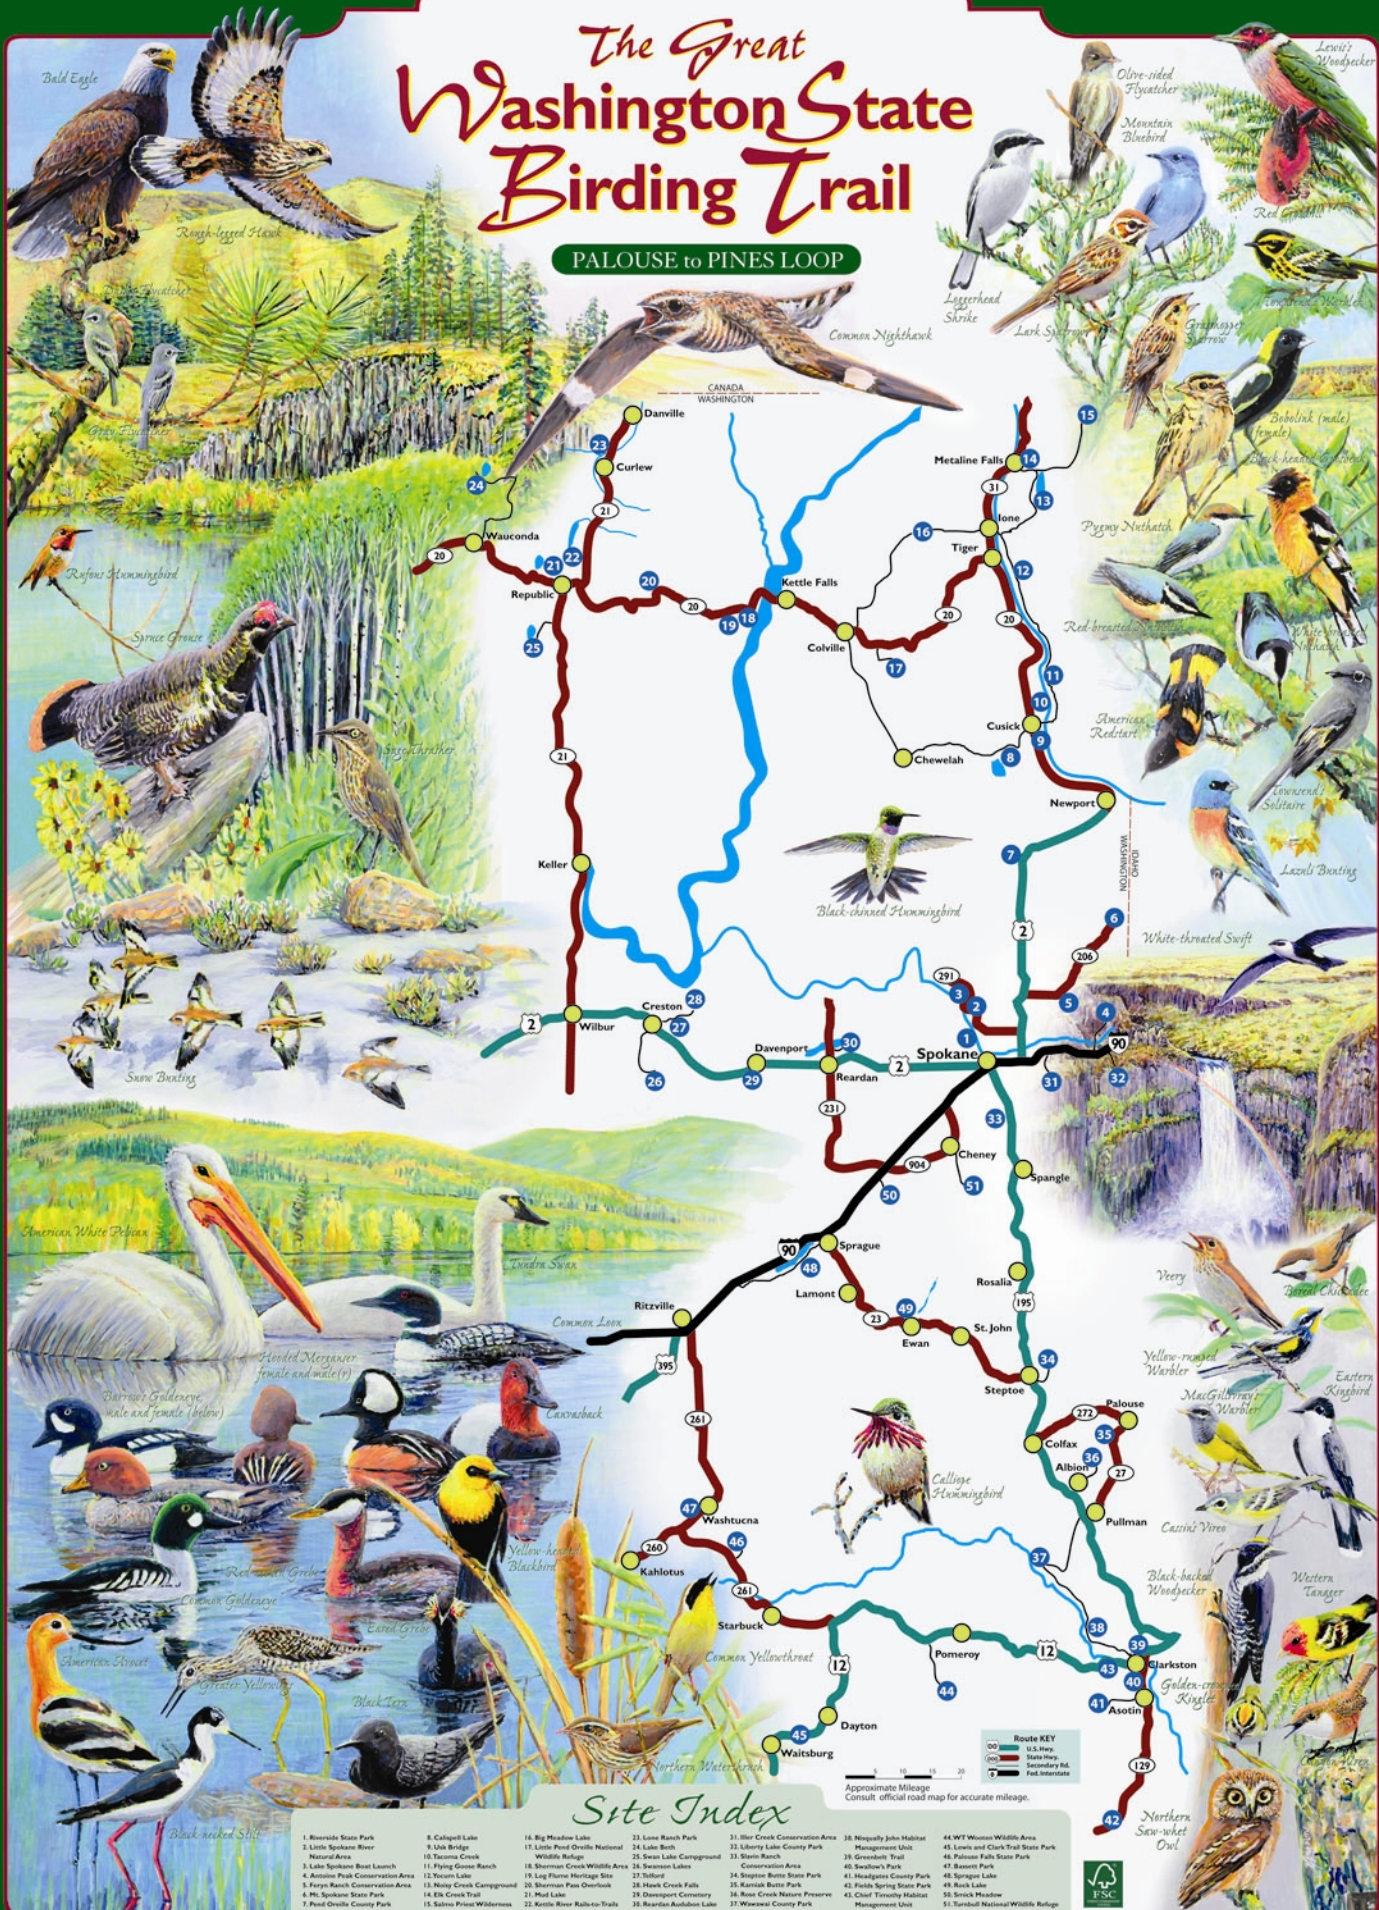

The Great Washington State Birding Trail

PALOUSE to PINES LOOP

Site Index